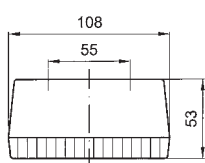

Lygtesæt
Rear lamp kit

108 x 103 mm

DK Lygtesæt med trekantreflexer og påmonterede magneter.
Bag-stop-blinklygte med nummerpladelys. Med 7,5 m tilslutningskabel med 7-polet 12V stik monteret. Lygtesæt leveres inkl. 12V lamper.

GB Rear lamp kit with triangular reflex reflectors for magnetic mounting
Tail-stop-flasher lamp with illumination for numberplate. With 7,5 m connection cable with 7-pin 12V plug fitted. Lamp kit supplied with 12V bulbs.

		Artikel nr.
Lygtesæt / Rear lamp kit	L=2,5 m.	098 259 822

Reserve dele / Spare parts		
Bag-stop-blinklygte uden nummerpladelys / Tail-stop-flasher lamp without illumination for numberplates		098 210 360
Bag-stop-blinklygte med nummerpladelys / Tail-stop-flasher lamp with illumination for numberplates		098 210 361
Lygteglas for bag-stop-blinklygte / Lens for tail-stop-flasher lamp		098 299 981
7-polet 12V stik / 7-pin 12V plug		090 147 714
Reflex trekant / Triangular reflex reflector		098 267 610
Løs magnet, 1 stk. / Magnet, 1 pce.		098 299 809